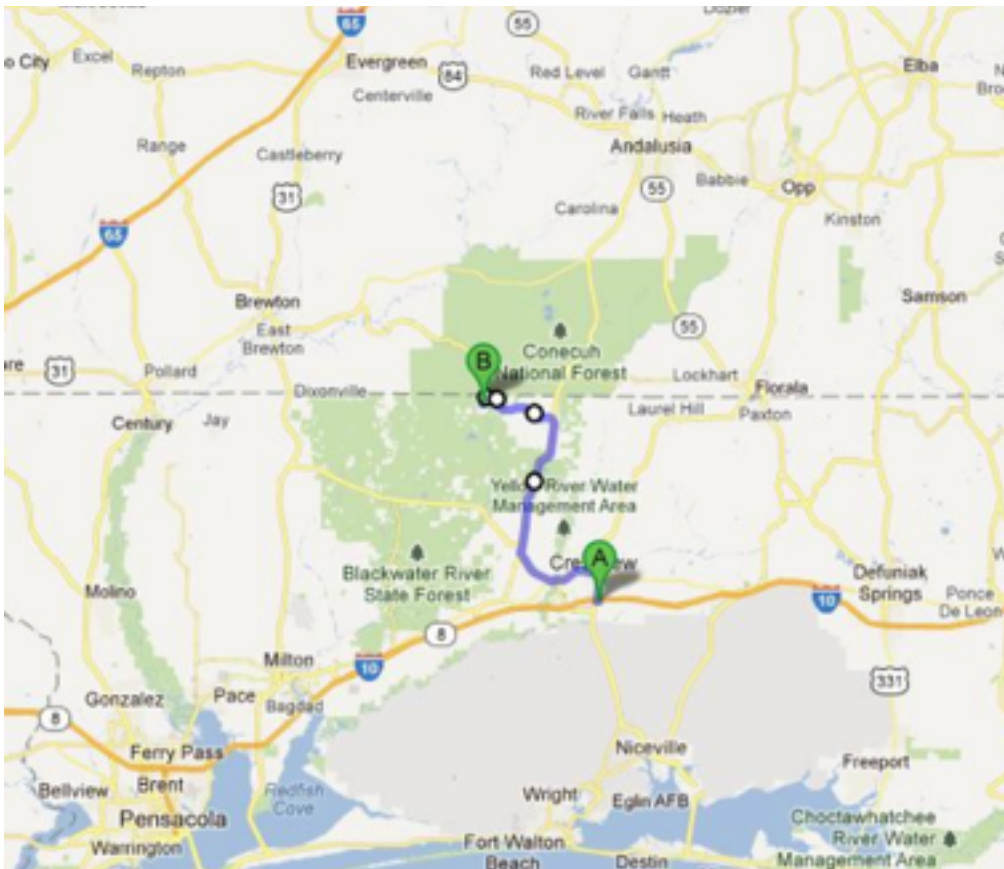

## CORE Shooting Center General Directions

If using a GPS, use it as a guide only. **DO NOT TYPE IN THE ADDRESS TO THE FACILITY: IT CAN TAKE YOU TO THE SOUTH END OF THE RANGE WHERE THERE IS NO ACCESS.** Use the written directions below and you will have no problems getting to the facility.

### DIRECTIONS FROM THE SOUTH

- Exit I-10 on Exit 56 and head North on S. Ferdon Blvd. 2.6 miles
- Turn Left onto US-90 W/E James Lee Blvd.
- Continue to follow US-90 W 4.3 miles
- Turn Right on FL-189 N 11.9 miles
- Turn left onto Co Rd 180 6.5 mi
- Turn Left onto Charles Booker Rd. 2.7 miles
- Turn Left onto Mashourn Forks Rd.