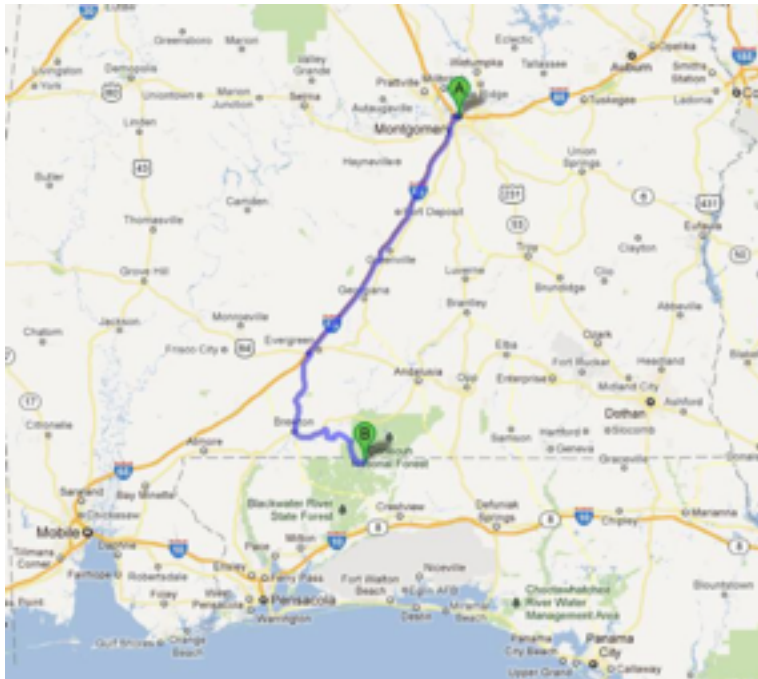

## CORE Shooting Center General Directions

If using a GPS, use it as a guide only. **DO NOT TYPE IN THE ADDRESS TO THE FACILITY: IT CAN TAKE YOU TO THE SOUTH END OF THE RANGE WHERE THERE IS NO ACCESS.** Use the written directions below and you will have no problems getting to the facility.

### DIRECTIONS FROM THE NORTH

- Merge Onto I-85 and keep left at the fork, follow signs for I-65 South and merge onto I-65 South- 78.3 miles
- Take exit 93 for US-84 toward Evergreen/Monroeville 0.2 miles
- Sharp left onto US-84 East 0.7 miles
- Slight right toward US-31 South 23.5 miles
- Turn left onto Mildred St. 0.4 miles
- Continue onto Forrest Ave 0.9 miles
- Turn left onto AL-15 N/US-29 N 8.8 miles
- Turn right on Bradley Rd/CR 4 10.6 miles
- Turn Right on Beaver Creek Rd./CR 11
- Turn Left onto Charles Booker Rd. 1.3 miles
- Turn Left to stay on Charles Booker Rd. 1.3 miles
- Turn Right onto Mashourn Forks Rd.